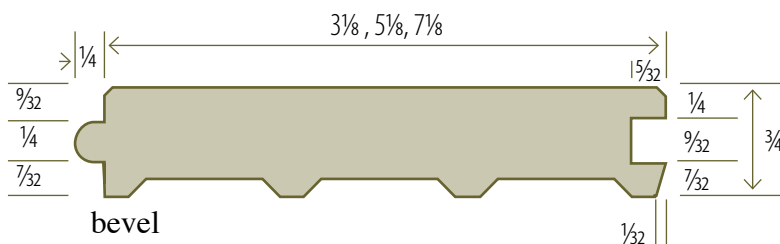

Widths Available:

1x4	6-16ft
1x5	6-16ft
1x6	6-16ft
1x8	6-16ft

Wynndel
LUMBER SALES

Toll free: 1-877-898-5266
Fax (250) 866-5352
sales@wynndellumber.com

Box 40, Wynndel
British Columbia Canada V0B 2N0
Visit us at: www.wynndellumber.com